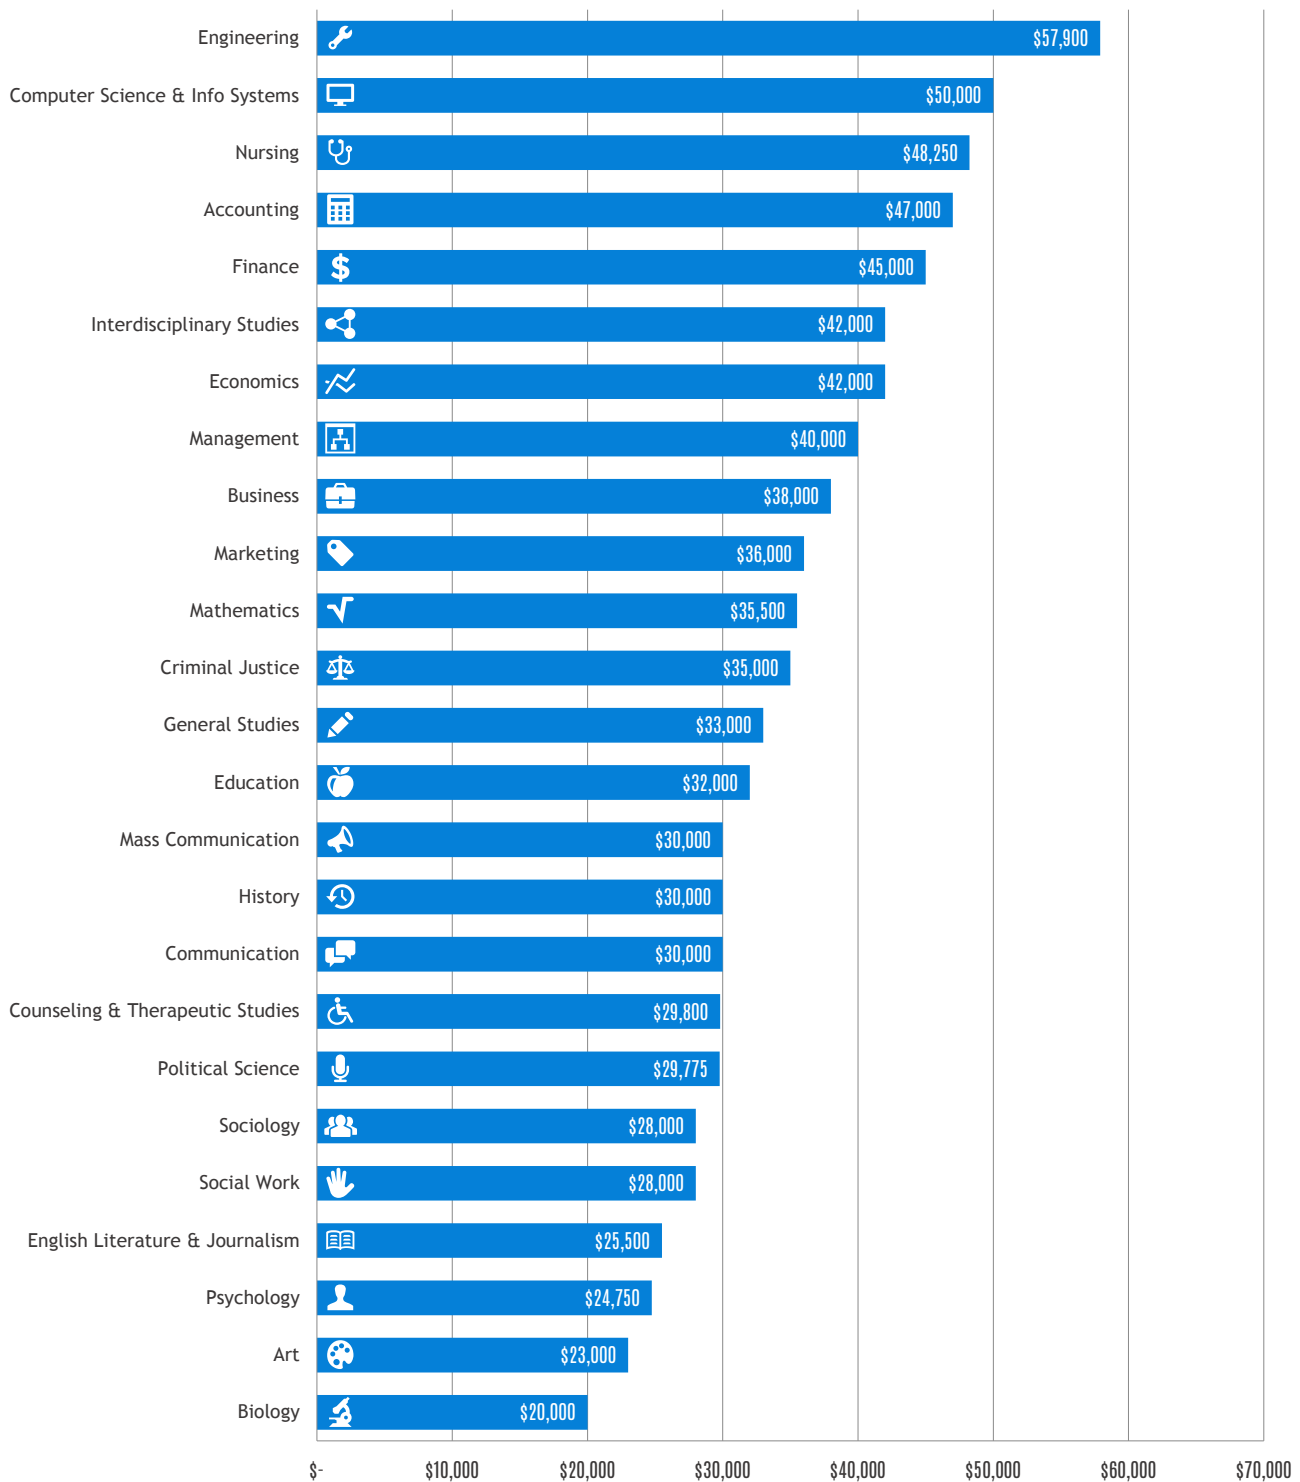

# Spring Class of 2014: Undergraduate Median Salaries by Academic Major

\*The information contained in this graph is intended as a demonstration of the data collected by The Outcomes Survey (TOS). This infographic includes data on TOS respondents in the current Spring 2014 cohort collected during the period starting one month prior to graduation up to the period ending six months post-graduation. Only majors (and major groupings) with 50 or more respondents are included. In cases where medians for majors are equal, ranking has been determined by number of respondents. This infographic only includes data from those institutions following the data collection standards prescribed by TOS. For more information on TOS standards, research methodology and data collection approach, please visit [www.TheOutcomesSurvey.com/DataStandards](http://www.TheOutcomesSurvey.com/DataStandards).